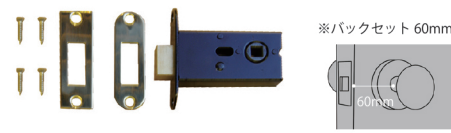

▶表示錠・間仕切錠用 (単品: 7872)
デッドロックセット ゴールド
バックセット 60mm*
セット内容: ロック本体、プレートカバー、
ストライクプレート、ビス4本